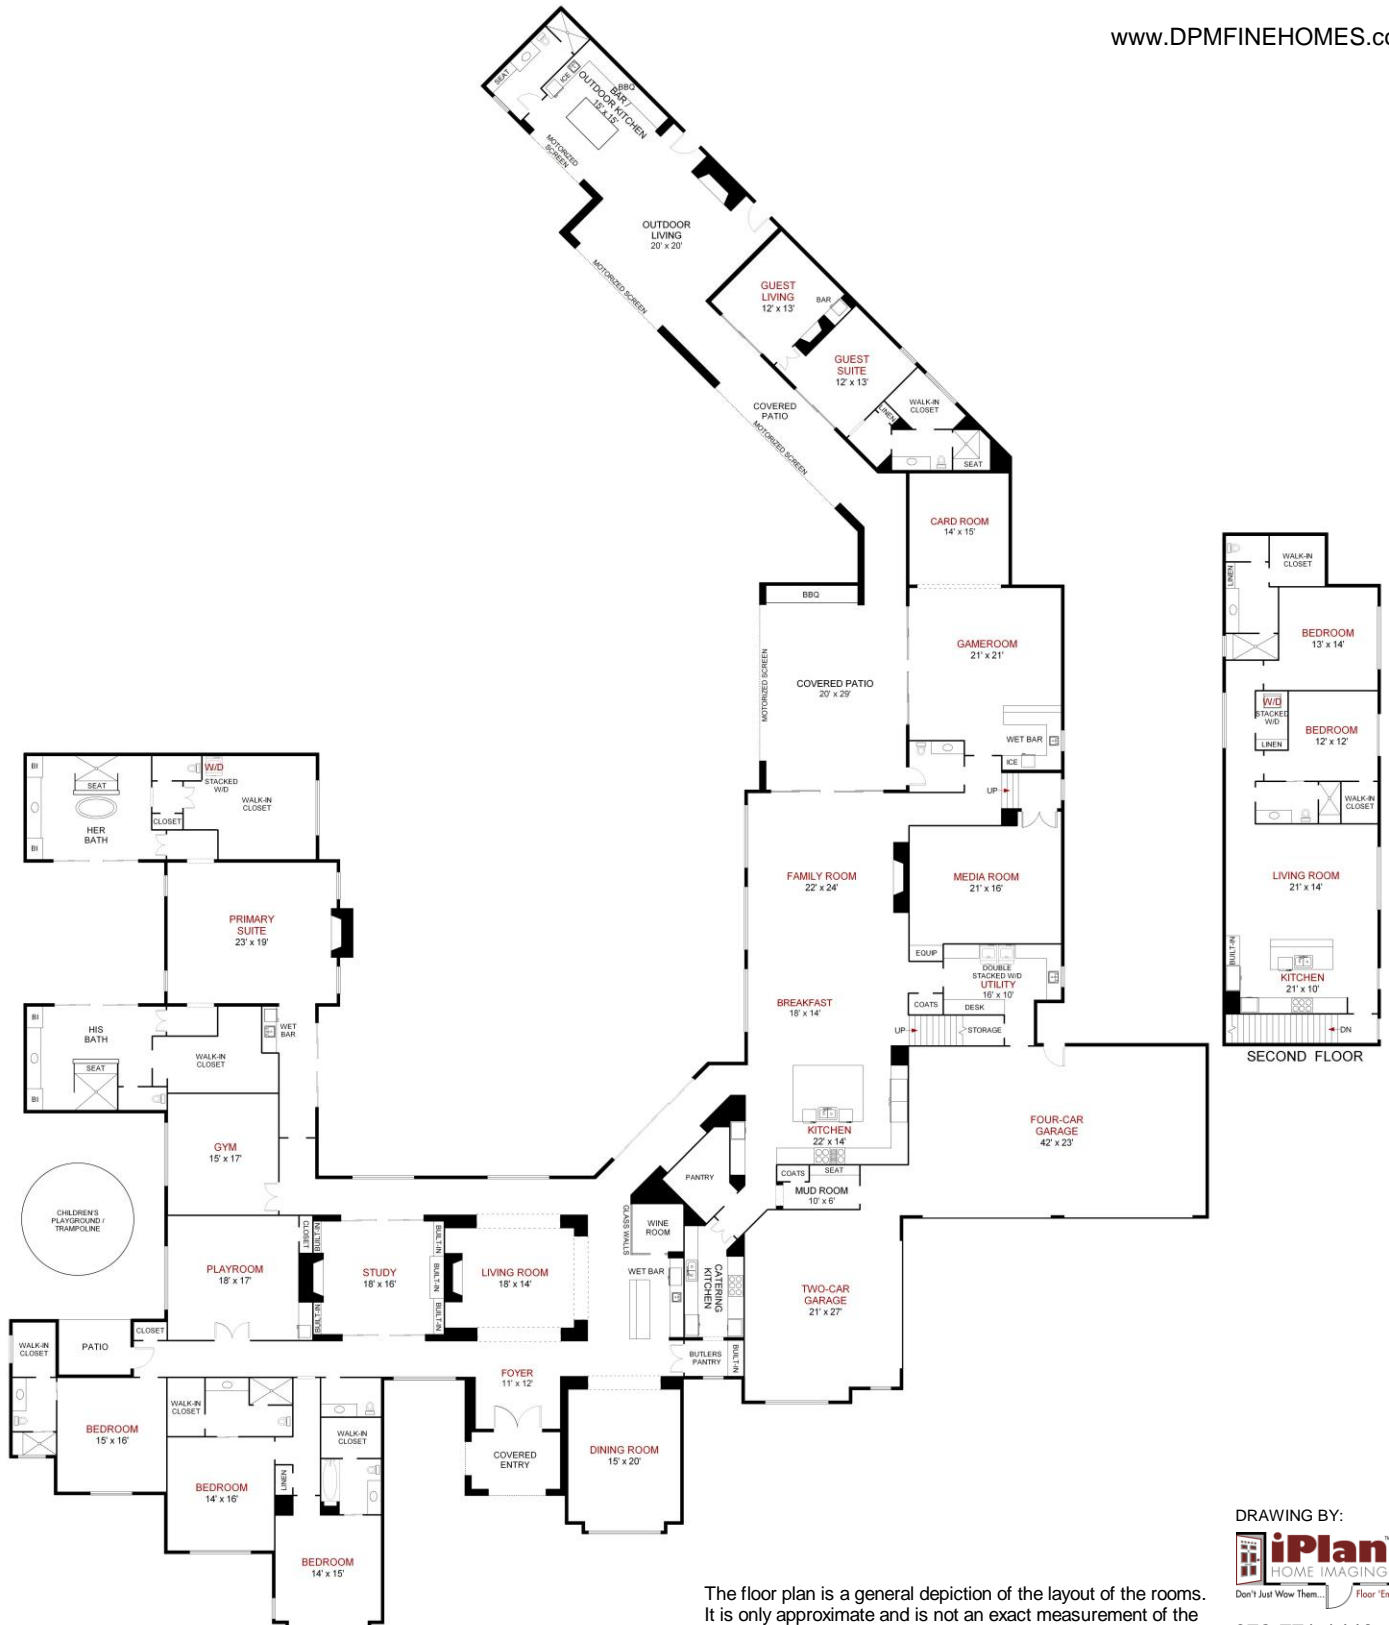

10006 Hollow Way Road
Dallas, TX 75229

Charles Gregory
214/929-4434
CharlesHGregory@DavePerryMiller.com

Ryan Streiff
469/371-3008
Ryan@DavePerryMiller.com

www.DPMFINEHOMES.com

The floor plan is a general depiction of the layout of the rooms. It is only approximate and is not an exact measurement of the size of the house or the rooms shown in the plan.